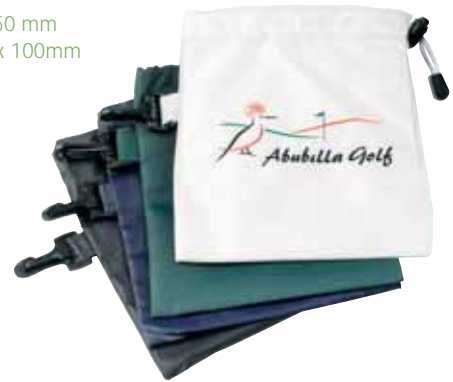

Gleneagles Scorecard Holder L1

Luxury leather scorecard holder printed one colour to your design with handicap chart, metal corners and a wooden pencil

Dimensions 160 x 100 mm
Brand area: 75 mm x 75mm

Leatherette Goody Bag PU9

Brand area 7cm x 7cm

Milan EVA Headcover *HC2*

Available in black. Fits 460cc head.
Moulded EVA side panels
Inside pocket for pitchfork & tees

Brand area 7cm x 7cm

Nylon Goody Bag *F5*

Golfers nylon goody bag printed to your design with clip for attachment to golf bag.

Dimensions 200 x 150 mm
Brand area: 100mm x 100mm

Milan Head cover *HC1*

Available in black. Fits 460cc head.
Magnet clasp

Brand area 7cm x 7cm

Milan Pin Flags *MPF*

Available in white, red, yellow and blue and can be printed or embroidered